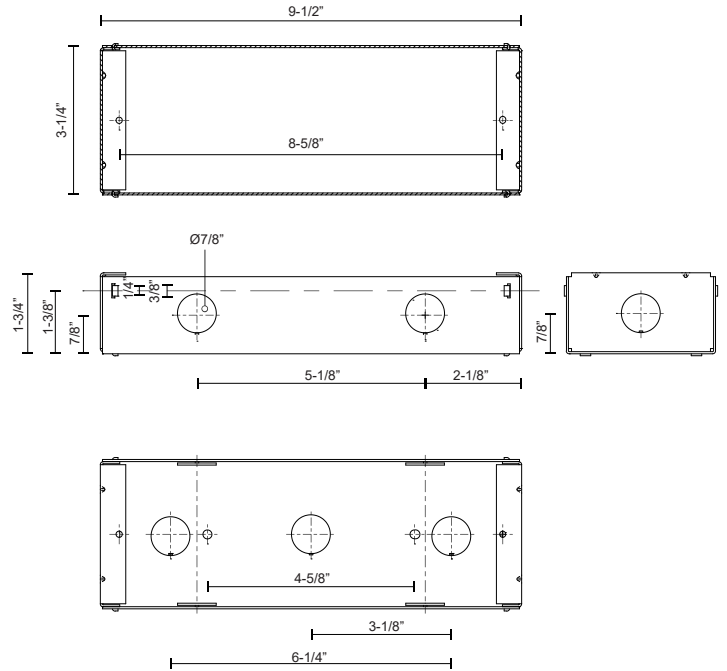

**NEWPORT
ER7110-MBOX
STEP LIGHTS**

PROJECT

DESCRIPTION

Dry location back box compatible with the ER7110 and ER9410.

SPECIFICATION DETAILS

* For custom options, consult factory for details.

Fixture Dimensions	W9-1/2" x H3-1/4" x E1-3/4"
Location	Dry
Warranty	5 Years